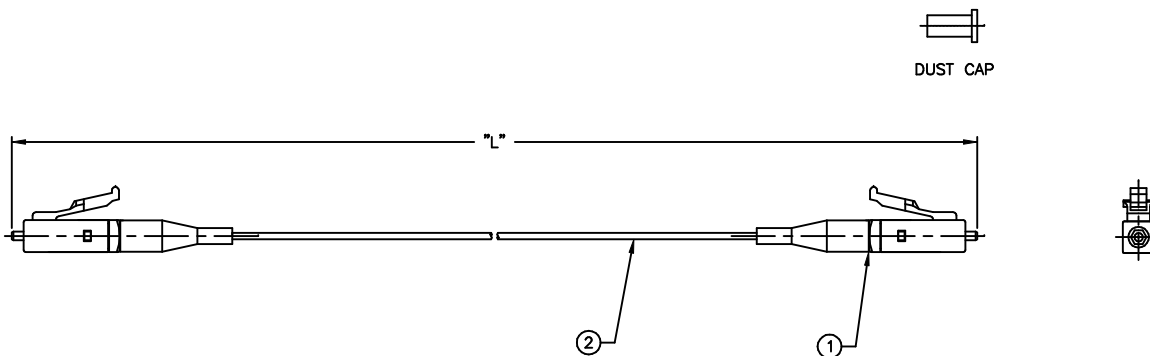

FCI P/N	"L" (INCH)	TOLERANCE (INCH)
54182-FX42	5.0	+0/-0.5
54182-FX54	6.5	±0.5
54182-FX58	7.0	+0/-0.5
54182-FX67	8.0	±0.5
54182-FX75	9.0	±0.5
54182-F002	24.0	+0/-0.5

COMPONENTS		
ITEM	QTY	DESCRIPTION
1	2	LC CONNECTOR, SM, 900u
2	"L"	CABLE, SM 9/125/900 SBJ, YELLOW

SPECIFICATIONS	
INSERTION LOSS	0.25dB MAX
RETURN LOSS	55dB MIN
FIBER PROTRUSION	50nm MAX
APEX OFFSET	45um MAX
FIBER UNDERCUT	SEE TELECORDIA GR-326

mat'l. code				tolerances unless otherwise specified				CUSTOMER COPY		Electronics www.fciconnect.com		
ltr	ecn no	dr	date	NOMINALS ONLY				projection		title		
A	V12302	JJK	9/27/01	UNLESS NOTED						CA, LC-LC, SM 0.9mm		
				angles				MM		product family FIBER OPTICS		
				dr	J. KILE	9/27/01	scale				code	
				enr	S. CLARK	9/27/01	N/A				213	
				chr	S. CLARK	9/27/01	A4				sheet	
				appd	S. CLARK	9/27/01	54182				1 of 1	
sheet index	revision sheet	A	1									cage code
												22526